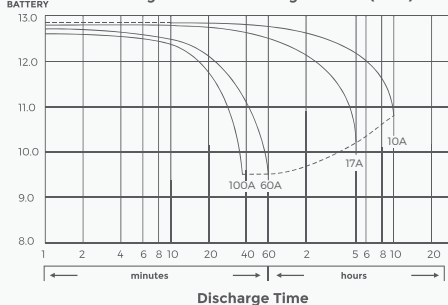

Effect of Temperature on Capacity 25 °C (77 °F)

Capacity Retention Characteristic

Cycle Service Life

Discharge Time VS. Discharge Current (25°C)

Trickle (or float) Service Life

## DIMENSIONES