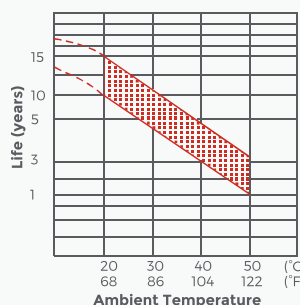

Effect of Temperature on Capacity 25 °C (77 °F)

Capacity Retention Characteristic

Cycle Service Life

Discharge Time VS. Discharge Current (25°C)

Trickle (or float) Service Life

## DIMENSIONES